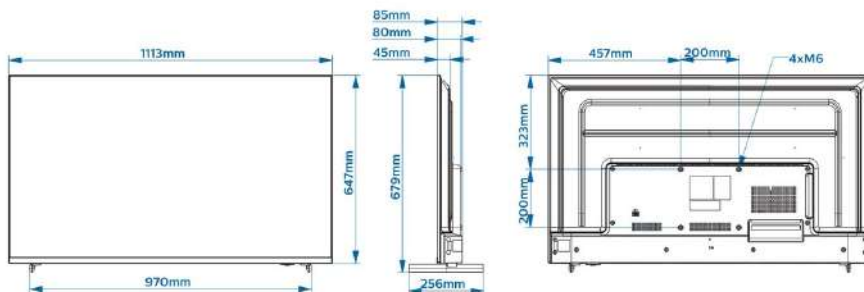

Power

- Mains power: AC 110-240V; 50-60Hz
- Power consumption (typical): 65 W
- Power Saving Features: Eco mode, Auto switch-off timer, Light sensor
- Ambient temperature: 0 °C to 40 °C

Dimensions

- Set dimensions (W x H x D): 1113 x 647 x 85 mm
- Product weight: 10.6 kg
- Set dimensions with stand (W x H x D): 1113 x 679 x 256 mm
- Product weight (+stand): 10.8 kg
- Wall mount compatible: M6, 200 x 200 mm