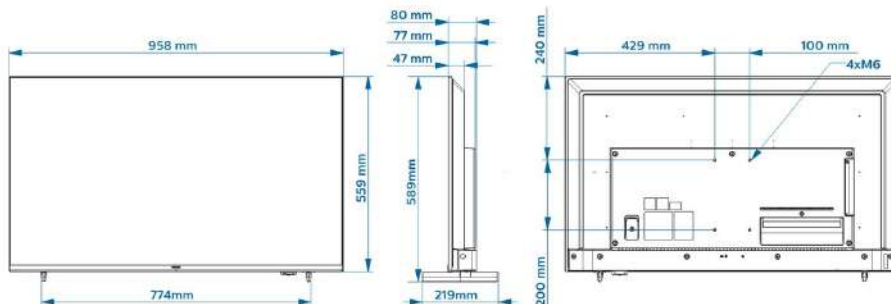

Power

- Mains power: AC 110-240V; 50-60Hz
- Power consumption (typical): 63 W
- Power Saving Features: Eco mode, Auto switch-off timer, Light sensor
- Ambient temperature: 0 °C to 40 °C

Dimensions

- Set dimensions (W x H x D): 958 x 560 x 80 mm
- Product weight: 7.6 kg
- Set dimensions with stand (W x H x D): 958 x 590 x 219 mm
- Product weight (+stand): 7.8 kg
- Wall mount compatible: M6, 100 x 200 mm