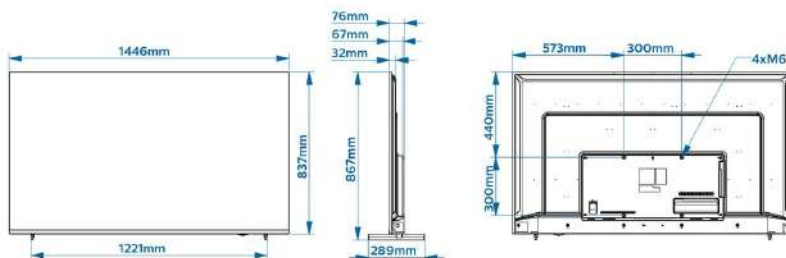

Supported Display Resolution

- USB, LAN: HEVC: up to 3840x2160@60Hz,

- Others: up to 1920x1080p@60Hz
- HDMI: Up to 3840x2160p@60Hz

Accessories

- Included: Remote Control 22AV2005D, 2x AAA batteries, Power Cord, Edge Stand
- Optional: Voice RC 22AV2025B/00, DOCSIS Cable Modem 22AV1970A, Setup RC 22AV9574A/12

Power

- Mains power: AC 110-240V; 50-60Hz
- Power consumption (typical): 99 W
- Power Saving Features: Eco mode, Auto switch-off timer, Light sensor
- Ambient temperature: 0 °C to 40 °C

Dimensions

- Set dimensions (W x H x D): 1446 x 837 x 76 mm
- Product weight: 17.6 kg
- Set dimensions with stand (W x H x D): 1446 x 867 x 284 mm
- Product weight (+stand): 17.8 kg
- Wall mount compatible: M6, 300 x 300 mm