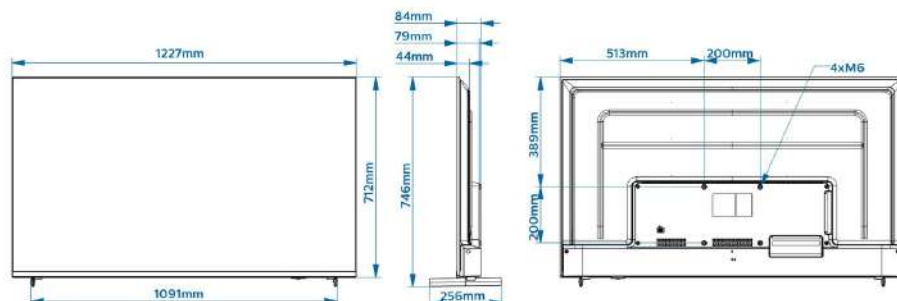

Supported Display Resolution

- USB, LAN: HEVC: up to 3840x2160@60Hz,

- Others: up to 1920x1080p@60Hz
- HDMI: Up to 3840x2160p@60Hz

Accessories

- Included: Remote Control 22AV2005D, 2x AAA batteries, Power Cord, Edge Stand
- Optional: Voice RC 22AV2025B/00, DOCSIS Cable Modem 22AV1970A, Setup RC 22AV9574A/12

Power

- Mains power: AC 110-240V; 50-60Hz
- Power consumption (typical): 74 W
- Power Saving Features: Eco mode, Auto switch-off timer, Light sensor
- Ambient temperature: 0 °C to 40 °C

Dimensions

- Set dimensions (W x H x D): 1227 x 712 x 84 mm
- Product weight: 11.5 kg
- Set dimensions with stand (W x H x D): 1227 x 744 x 256 mm
- Product weight (+stand): 11.7 kg
- Wall mount compatible: M6, 200 x 200 mm